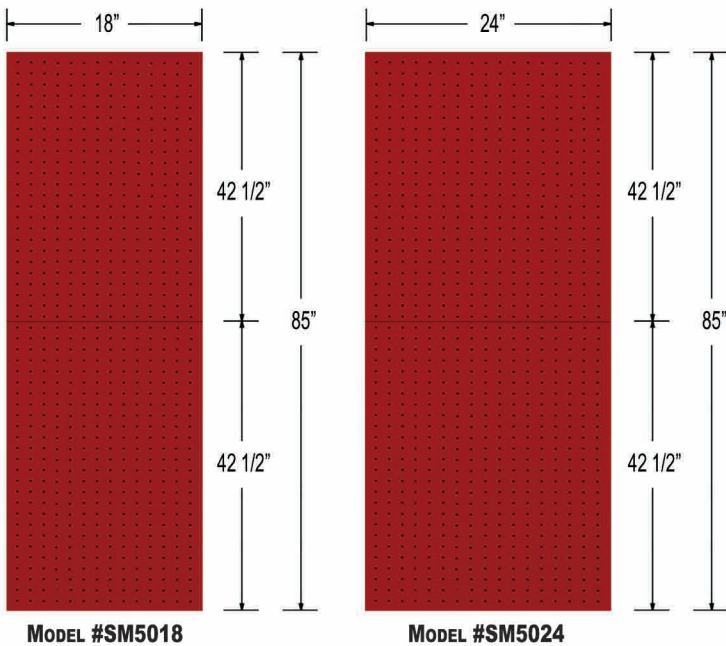

SHURRACK™ SIDE PANEL TOOL BOARDS

SHURRACK™ & HIGH-DENSITY HEAVY-DUTY DRAWER UNIT SIDE PANEL TOOL BOARD ADD-ONS

Versatile Shelving Solutions
With Endless Configurations!

Tool Board Kits

MODEL #	DESCRIPTION	DIMENSIONS		
		W	H	D
SM5018	(2) 42 1/2"H Panels With Hooks	18"	85"	N / A
SM5024	(2) 42 1/2"H Panels With Hooks	24"	85"	N / A

Individual Tool Boards

MODEL #	DESCRIPTION	DIMENSIONS		
		W	H	D
SM1836	(1) Side Panel Tool Board	18"	36"	N / A
SM1842	(1) Side Panel Tool Board	18"	42 1/2"	N / A
SM1848	(1) Side Panel Tool Board	18"	48"	N / A
SM2436	(1) Side Panel Tool Board	24"	36"	N / A
SM2442	(1) Side Panel Tool Board	24"	42 1/2"	N / A
SM2448	(1) Side Panel Tool Board	24"	48"	N / A
190210	Assorted Hooks & Hangers	N / A	N / A	N / A
190211	Hooks, Pkg. Of (20) 1" J Hooks	1"	N / A	5 1/8"
190212	Hooks, Pkg. Of (20) 2" J Hooks	2"	N / A	5 1/8"