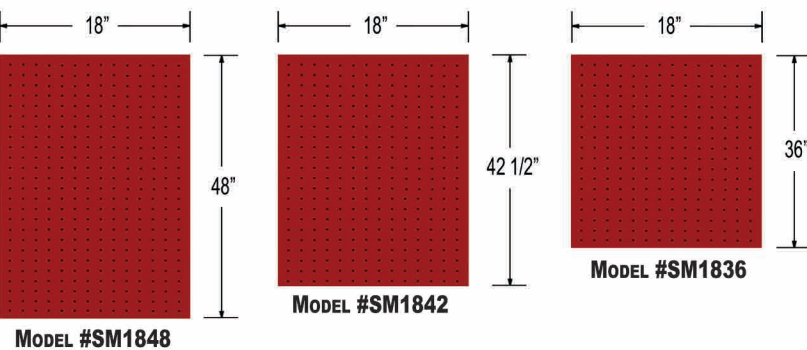

SHURRACK™ SIDE PANEL TOOL BOARDS

SHURRACK™ & HIGH-DENSITY HEAVY-DUTY DRAWER UNIT SIDE PANEL TOOL BOARD ADD-ONS

Versatile Shelving Solutions
With Endless Configurations!

Tool Board Kits

MODEL #	DESCRIPTION	DIMENSIONS		
		W	H	D
SM5018	(2) 42 1/2"H Panels With Hooks	18"	85"	N / A
SM5024	(2) 42 1/2"H Panels With Hooks	24"	85"	N / A

Individual Tool Boards

MODEL #	DESCRIPTION	DIMENSIONS		
		W	H	D
SM1836	(1) Side Panel Tool Board	18"	36"	N / A
SM1842	(1) Side Panel Tool Board	18"	42 1/2"	N / A
SM1848	(1) Side Panel Tool Board	18"	48"	N / A
SM2436	(1) Side Panel Tool Board	24"	36"	N / A
SM2442	(1) Side Panel Tool Board	24"	42 1/2"	N / A
SM2448	(1) Side Panel Tool Board	24"	48"	N / A
190210	Assorted Hooks & Hangers	N / A	N / A	N / A
190211	Hooks, Pkg. Of (20) 1" J Hooks	1"	N / A	5 1/8"
190212	Hooks, Pkg. Of (20) 2" J Hooks	2"	N / A	5 1/8"