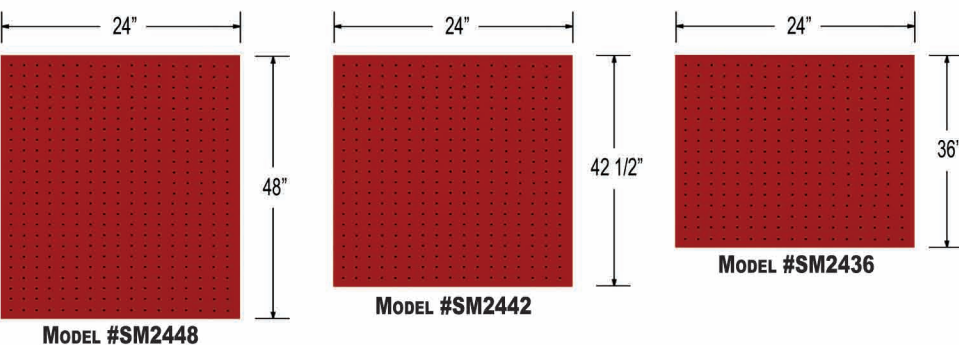

SHURRACK™ SIDE PANEL TOOL BOARDS

SHURRACK™ & HIGH-DENSITY HEAVY-DUTY DRAWER UNIT SIDE PANEL TOOL BOARD ADD-ONS

Versatile Shelving Solutions
With Endless Configurations!

Tool Board Kits

MODEL #	DESCRIPTION	DIMENSIONS		
		W	H	D
SM5018	(2) 42 1/2"H Panels With Hooks	18"	85"	N / A
SM5024	(2) 42 1/2"H Panels With Hooks	24"	85"	N / A

Individual Tool Boards

MODEL #	DESCRIPTION	DIMENSIONS		
		W	H	D
SM1836	(1) Side Panel Tool Board	18"	36"	N / A
SM1842	(1) Side Panel Tool Board	18"	42 1/2"	N / A
SM1848	(1) Side Panel Tool Board	18"	48"	N / A
SM2436	(1) Side Panel Tool Board	24"	36"	N / A
SM2442	(1) Side Panel Tool Board	24"	42 1/2"	N / A
SM2448	(1) Side Panel Tool Board	24"	48"	N / A
190210	Assorted Hooks & Hangers	N / A	N / A	N / A
190211	Hooks, Pkg. Of (20) 1" J Hooks	1"	N / A	5 1/8"
190212	Hooks, Pkg. Of (20) 2" J Hooks	2"	N / A	5 1/8"