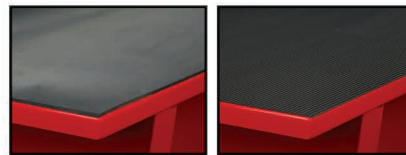

Rubber & Vinyl Mats