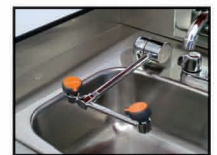

Emergency Eye
Wash Attachment

Please Contact **Shure** For More Details.