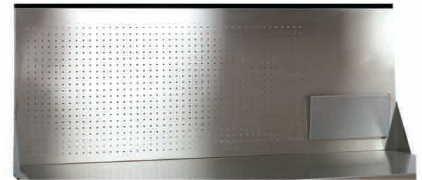

Tool Boards