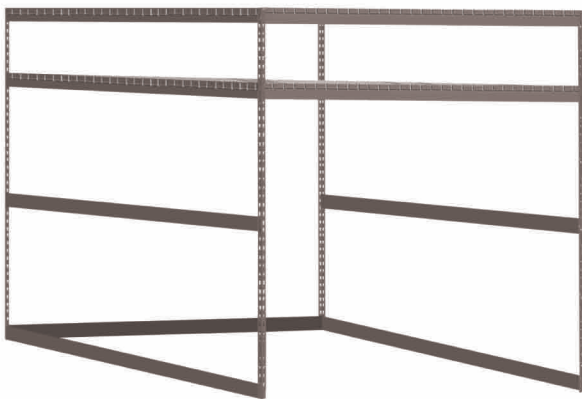

# PRE-CONFIGURED PRODUCT SPECIFIC SHELVING

**FIFO Battery Racks • Tire Racks • Hanging Sheet Metal Racks  
Hood / Bumper Racks • Molding Racks • Pallet Racks  
Wire Grid Hanging Display Systems...And Many More**

Versatile shelving solutions  
with endless configurations!

FIFO BATTERY RACK

TIRE & WHEEL STORAGE RACK

HANGING SHEET METAL RACK

HOOD / BUMPER RACK

MOLDING RACK

WIRE GRID HANGING  
DISPLAY SYSTEM

PALLET RACK