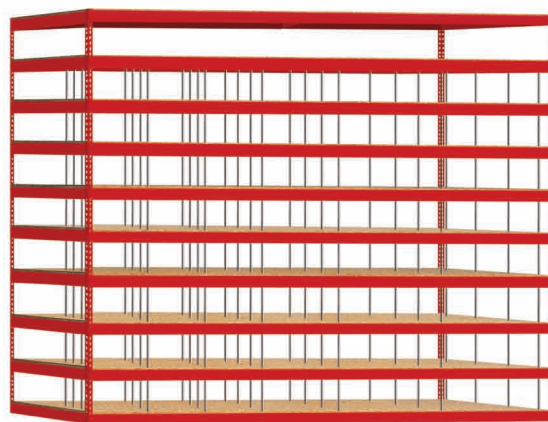

# PRE-CONFIGURED PRODUCT SPECIFIC SHELVING

**FIFO Battery Racks • Tire Racks • Hanging Sheet Metal Racks  
Hood / Bumper Racks • Molding Racks • Pallet Racks  
Wire Grid Hanging Display Systems...And Many More**

Versatile shelving solutions  
with endless configurations!

FIFO BATTERY RACK

TIRE & WHEEL STORAGE RACK

HANGING SHEET METAL RACK

HOOD / BUMPER RACK

MOLDING RACK

WIRE GRID HANGING  
DISPLAY SYSTEM

PALLET RACK